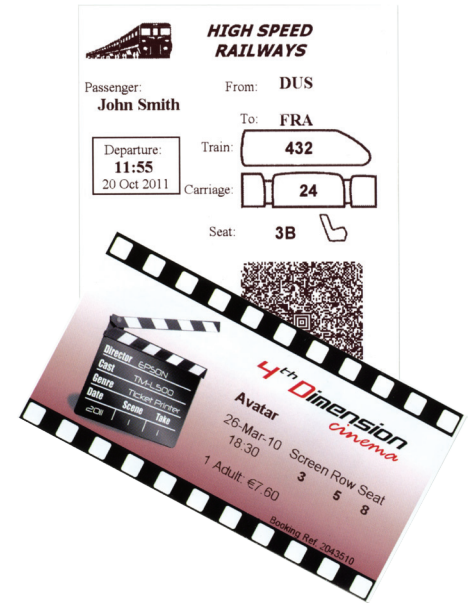

Epson TM-L500A Ticket Printer

DATASHEET

Get fast and flexible printing for tickets with the Epson TM-L500A Ticket printer from Europe's number one POS printer manufacturer*.

The TM-L500A Ticket helps cut your ticket queues with a print speed of up to 250mm/sec, and works with a wide variety of paper types – including thick media for high-quality printouts of both text and graphics.

Adding to the TM-L500A Ticket's adaptability, its small footprint allows it to fit easily into most environments, including kiosks, freeing up your valuable counter space. And you can customise it to suit your needs with the optional external paper roll holder accommodating paper widths of 50, 54, 80 and 82mm.

Even the most inexperienced operator will find the TM-L500A Ticket easy to use. The included driver allows printing from any Windows® application, and the printer is simple to integrate with USB and serial interfaces. It also features the world's most commonly-used POS communication set for printers, ESC/POS, making software implementation a painless task.

KEY FEATURES

- Thermal line printer for tickets
- Works with a wide range of paper
- Easily switch paper types with paper detection sensors
- Print speeds of up to 250mm/sec
- Save counter space or mount in kiosks thanks to small footprint